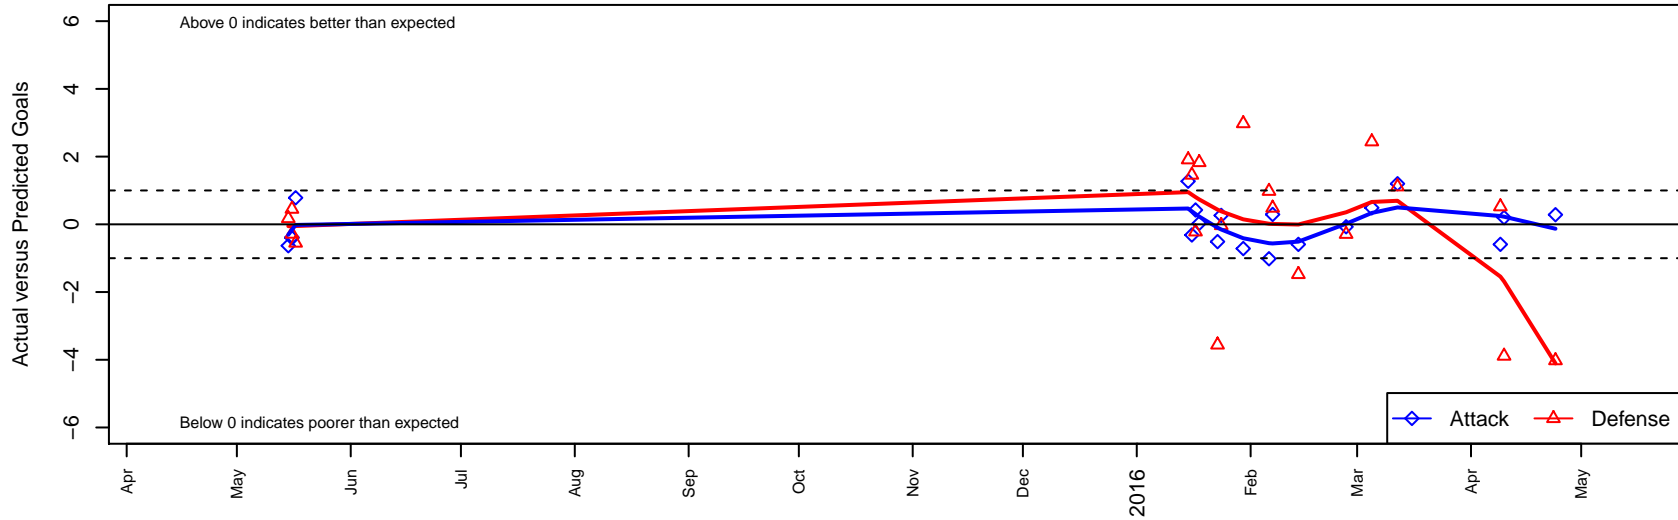

# FC Portland Navy G97

FC Portland  
 Portland, OR  
 G97 total strength=1385  
 attack=10.51 defense=5.5  
 fall league = PTT G97 Premier

alt names used:  
 F.C. Portland G97 Navy  
 FC Portland 97G NAVY 18  
 FC PORTLAND 1997 GIRLS NAVY (OR)  
 FC Portland 97G NAVY 18

Venues played:  
 2015 Showcase of Champions Platinum U17  
 2015 Portland Winter Showcase U18  
 2015 PTT G97 Premier  
 2015 OYS State Cup G97

**FC Portland Navy G97**  
 Dots are actual minus expected GF (blue circles) and GA (red triangles).  
 Blue line is smoothed change in attack strength. Red is smoothed change in defense strength.

**attack and defense variance (black dot)  
relative to other teams  
and top 10 in region**

**attack and defense rating  
relative to others at age  
and all opponents in last 13 months**

**Performance relative to 13 month average**