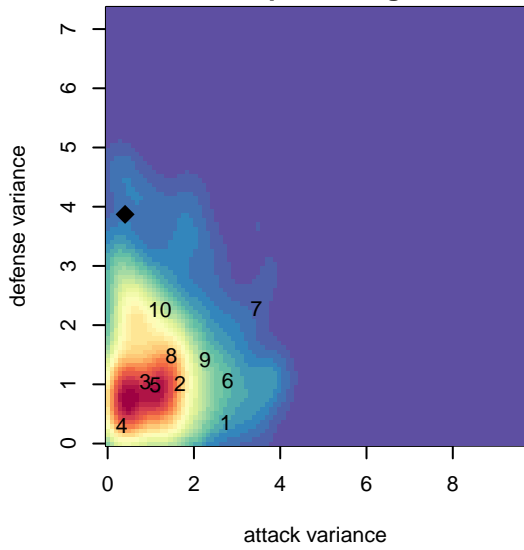

# FC Portland Navy G97

FC Portland  
 Portland, OR  
 G97 total strength=1385  
 attack=10.51 defense=5.5  
 fall league = PTT G97 Premier

alt names used:  
 F.C. Portland G97 Navy  
 FC Portland 97G NAVY 18  
 FC PORTLAND 1997 GIRLS NAVY (OR)  
 FC Portland 97G NAVY 18

Venues played:  
 2015 Showcase of Champions Platinum U17  
 2015 Portland Winter Showcase U18  
 2015 PTT G97 Premier  
 2015 OYS State Cup G97

**FC Portland Navy G97**  
 Dots are actual minus expected GF (blue circles) and GA (red triangles).  
 Blue line is smoothed change in attack strength. Red is smoothed change in defense strength.

**attack and defense variance (black dot)  
relative to other teams  
and top 10 in region**

**attack and defense rating  
relative to others at age  
and all opponents in last 13 months**

**Performance relative to 13 month average**